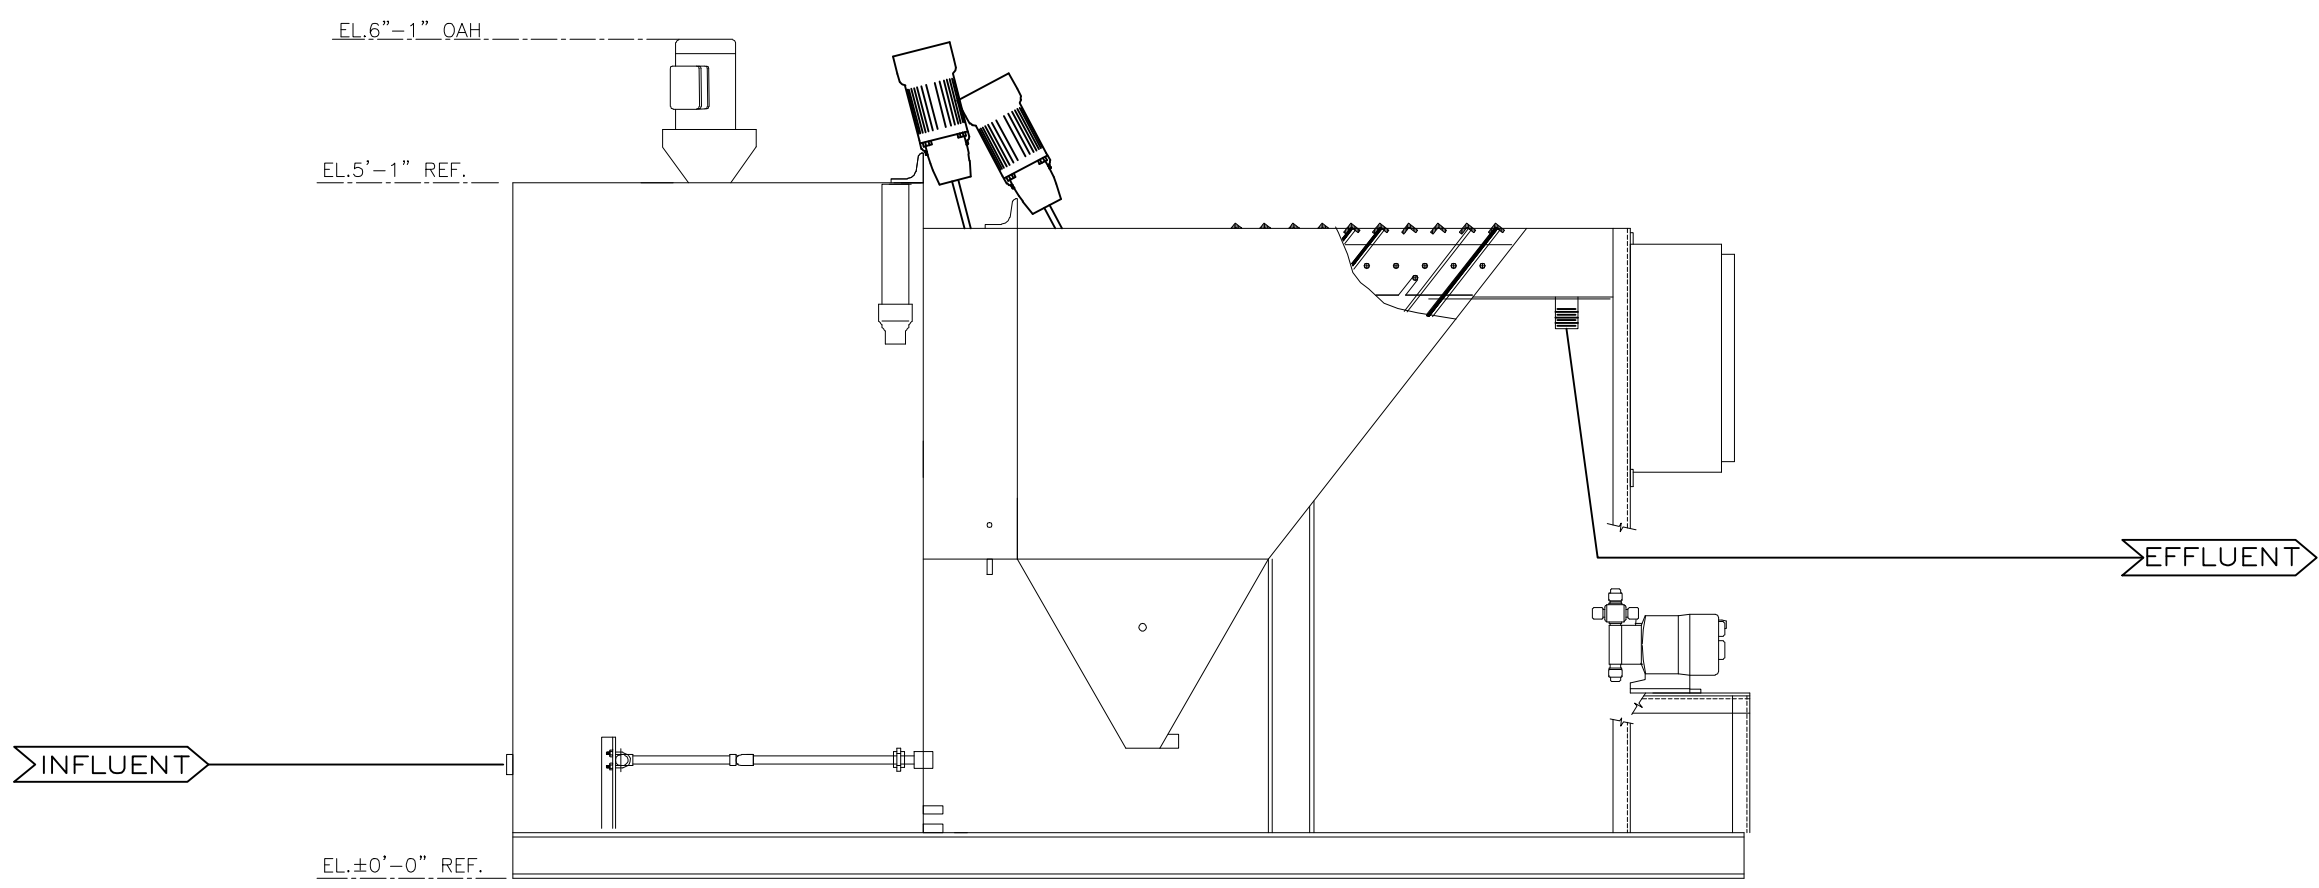

TOP VIEW

SKID ELEVATION

—CONFIDENTIAL—
 NOT TO BE DISCLOSED, USED OR DUPLICATED
 EXCEPT AS AUTHORIZED IN WRITING BY UNIPURE

UniPure Sales Drawing	
TITLE:	UniPure 5 gpm Skid-Mounted Unit
DWG. No.	5GPMSKID